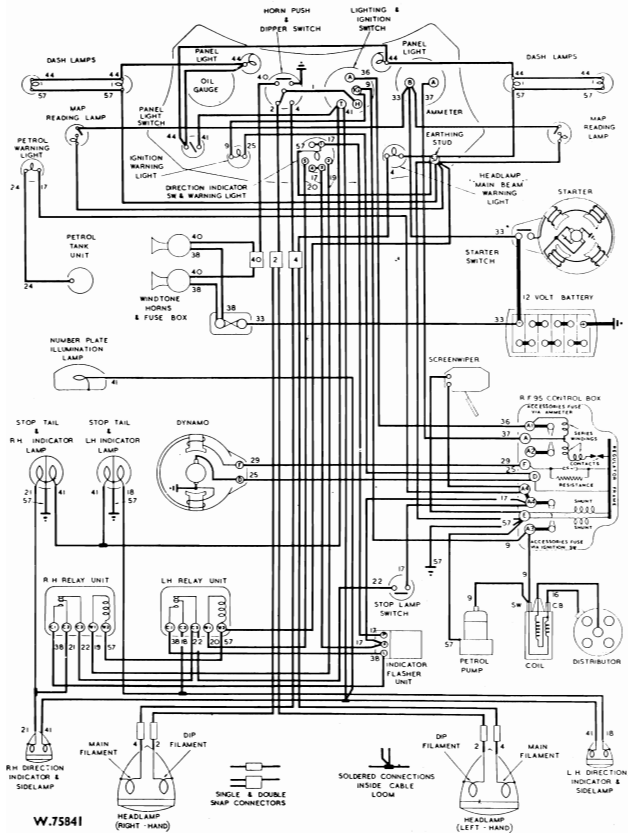

M.G. MIDGET (Series "1C") 1948/9 U.S.A. (Export)

REAR VIEW OF INSTRUMENT PANEL

W.75841

KEY TO CABLE COLOURS