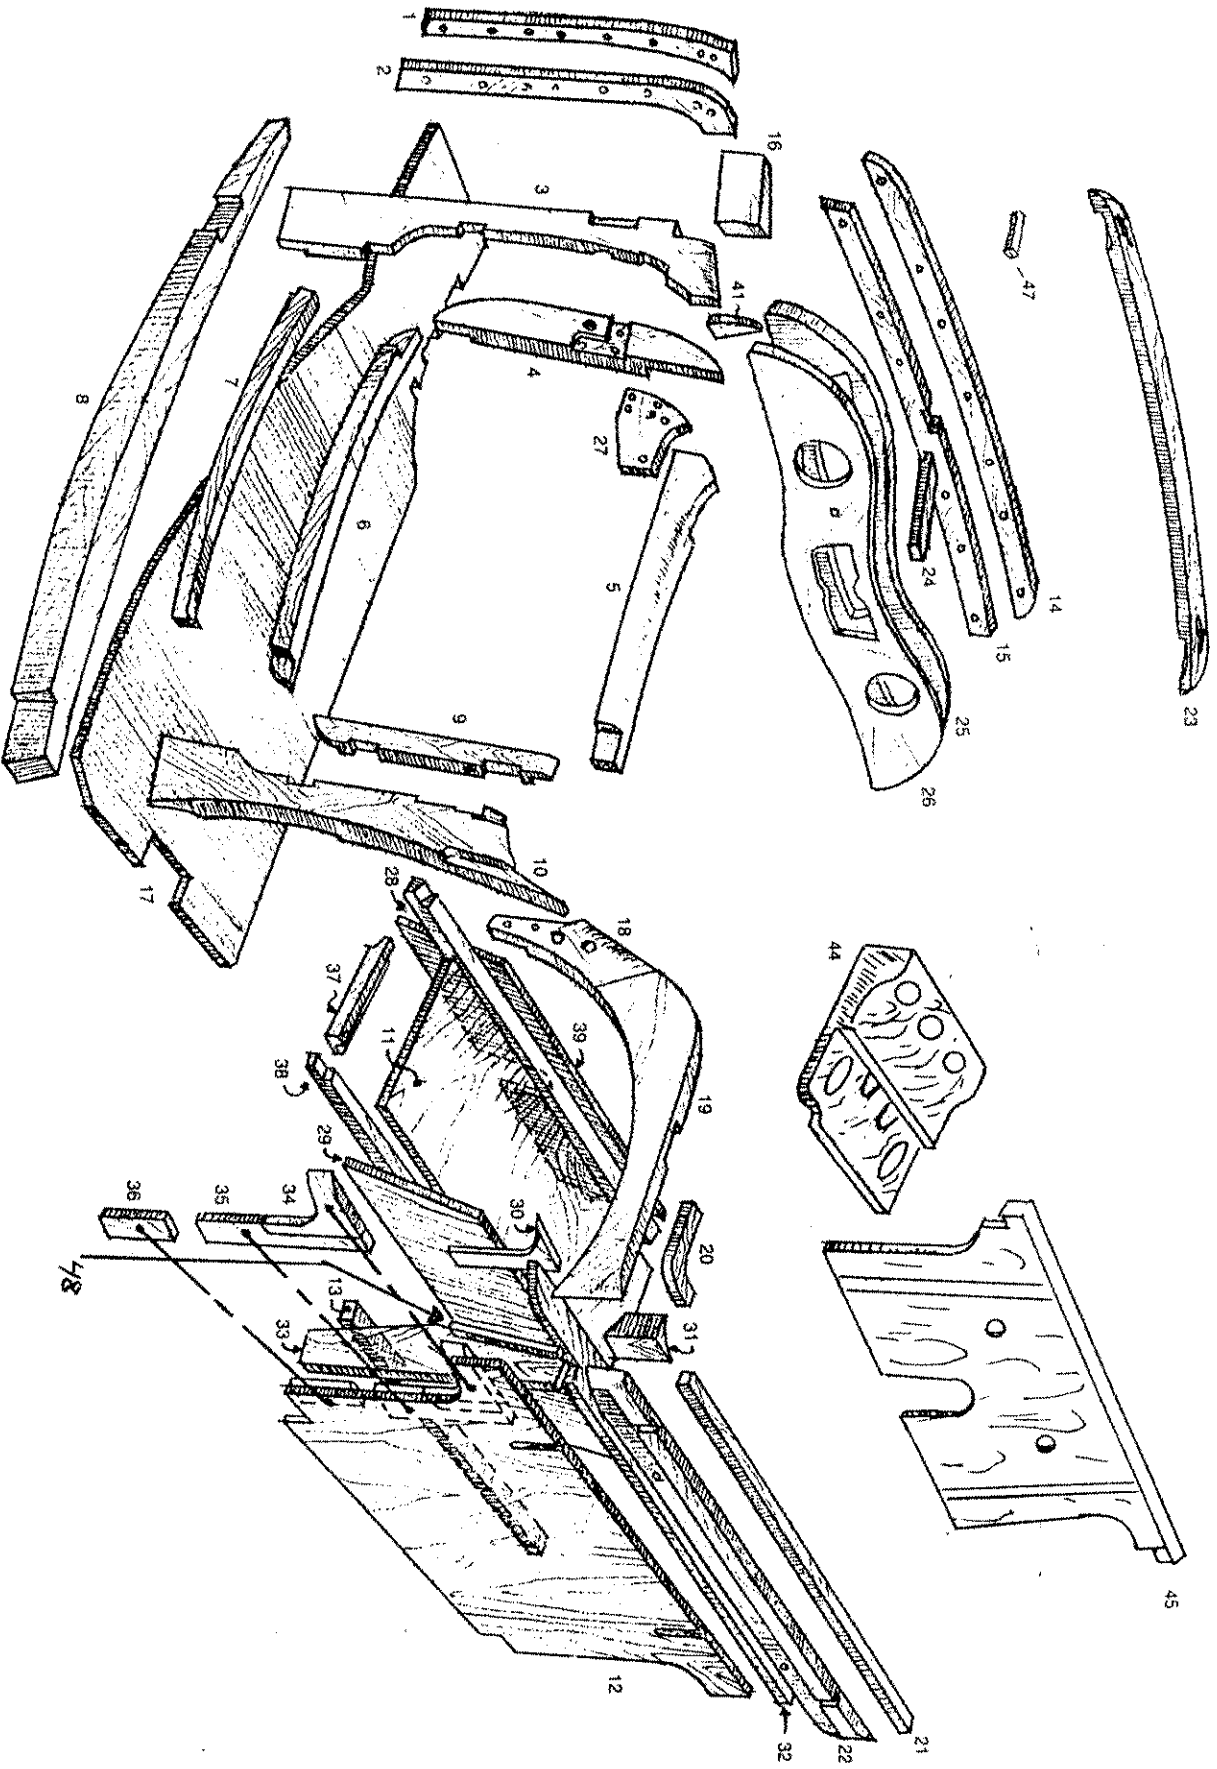

COACHWORK, TC

FROM THE FRAME UP - Catalog Items

To order: Order@FromTheFrameUp.com or 602-690-4927				APPLICATION					FTFU	Compare for yourself: MOSS CROSS REFERENCE		
CATEGORY	ITEM #	ITEM	DESCRIPTION / APPLICABILITY	TA	TB	TC	TD	TF	PRICE	PIC. #	PART #	PRICE
4 - Body Timbers	BT	Body Timbers	Refer to numbered BT parts picture									
4 - Body Timber		Dash										
4 - Body Timber	BT325	Inner (sub) fascia panel	Picture #25			1			\$47.45	20	450-640	\$49.95
4 - Body Timber	BT341L	Shim, left	Picture #41			1			\$2.40	21	449-675	\$2.50
4 - Body Timber	BT341R	Shim, right	Picture #41			1			\$2.40	21	449-680	\$2.50
4 - Body Timber	DA240	Dashboard, finished, early	Picture #26, Finished walnut veneer			1			\$379.95	32	233-635	\$399.95
4 - Body Timber	FSDA240	Screw set, wood dash panel	Early dash panel to subfacia. (16 pcs)	1	1	1			\$12.75	58	NA	NA
4 - Body Timber	DA242	Dashboard, plywood	Picture #26, plywood covered w/ Rexine			1			\$46.50	32	456-890	\$48.95
4 - Body Timber	FSDA242	Screw set, rexine dash panel	Late dash panel to subfacia. (16 pcs)			1			\$9.70	58	323-838	\$10.50
4 - Body Timber		Scuttle										
4 - Body Timber	BT314	Scuttle cross rail	Picture #14			1			\$17.05	14	450-605	\$17.95
4 - Body Timber	BT315	Front cross rail	Picture #15			1			\$16.50	13	450-600	\$17.35
4 - Body Timber	BT316L	Scuttle side rail, left	Picture #16			1			\$18.50	5	450-560	\$19.45
4 - Body Timber	BT316R	Scuttle side rail, right	Picture #16			1			\$18.50	5	450-565	\$19.45
4 - Body Timber	BT324	Fascia center support	Picture #24			1			\$6.20	12	450-595	\$6.50
4 - Body Timber		Front Quarter										
4 - Body Timber	BT301L	Scuttle pillar, left	Picture #1			1			\$9.00	16	450-620	\$9.50
4 - Body Timber	BT301R	Scuttle pillar, right	Picture #1			1			\$9.00	16	450-625	\$9.50
4 - Body Timber	BT302L	Front pillar, left	Picture #2			1			\$9.00	15	450-610	\$9.50
4 - Body Timber	BT302R	Front pillar, right	Picture #2			1			\$9.00	15	450-615	\$9.50
4 - Body Timber	BT303L	Latch pillar, left	Picture #3			1			\$50.30	2	450-530	\$52.95
4 - Body Timber	BT303R	Latch pillar, right	Picture #3			1			\$50.30	2	450-535	\$52.95
4 - Body Timber	BT307L	Rocker rail, left	Picture #7			1			\$25.60	4	450-550	\$26.95
4 - Body Timber	BT307R	Rocker rail, right	Picture #7			1			\$25.60	4	450-555	\$26.95
4 - Body Timber	BT308L	Bottom main side rail, left	Picture #8			1			\$60.75	1	450-520	\$63.95
4 - Body Timber	BT308R	Bottom main side rail, right	Picture #8			1			\$60.75	1	450-525	\$63.95
4 - Body Timber		Door										
4 - Body Timber	BT304L	Door latch pillar, left	Picture #4			1			\$22.75	27	449-645	\$23.95
4 - Body Timber	BT304R	Door latch pillar, right	Picture #4			1			\$22.75	27	449-650	\$23.95
4 - Body Timber	BT305L	Door top rail, left	Picture #5			1			\$19.90	25	449-625	\$20.95
4 - Body Timber	BT305R	Door top rail, right	Picture #5			1			\$19.90	25	449-630	\$20.95
4 - Body Timber	BT306L	Door bottom rail, left	Picture #6			1			\$18.50	29	449-665	\$19.45
4 - Body Timber	BT306R	Door bottom rail, right	Picture #6			1			\$18.50	29	449-670	\$19.45
4 - Body Timber	BT309L	Door hinge pillar, left	Picture #9			1			\$22.75	28	449-655	\$23.95
4 - Body Timber	BT309R	Door hinge pillar, right	Picture #9			1			\$22.75	28	449-660	\$23.95
4 - Body Timber	BT327L	Door corner support, left	Picture #27			1			\$7.15	26	449-635	\$7.50
4 - Body Timber	BT327R	Door corner support, right	Picture #27			1			\$7.15	26	449-640	\$7.50
4 - Body Timber		Rear Quarters										
4 - Body Timber	BT310L	Hinge pillar, left	Picture #10			1			\$44.60	3	450-540	\$46.95
4 - Body Timber	BT310R	Hinge pillar, right	Picture #10			1			\$44.60	3	450-545	\$46.95
4 - Body Timber	BT318L	Elbow, left	Picture #18			1			\$31.30	6	449-605	\$32.95
4 - Body Timber	BT318R	Elbow, right	Picture #18			1			\$31.30	6	449-615	\$32.95
4 - Body Timber	BT319L	Rear top side rail, left	Picture #19			1			\$41.75	7	449-610	\$43.95
4 - Body Timber	BT319R	Rear top side rail, right	Picture #19			1			\$41.75	7	449-620	\$43.95
4 - Body Timber	BT331L	Rear corner support, left	Picture #31			1			\$9.30	23	450-655	\$9.80
4 - Body Timber	BT331R	Rear corner support, right	Picture #31			1			\$9.30	23	450-660	\$9.80
4 - Body Timber		Backboard										
4 - Body Timber	BT312	Tank backboard	Picture #12, rear center			1			\$50.30	9	450-585	\$52.95
4 - Body Timber	BT322	Top back rail	Picture #22			1			\$22.75	8	450-580	\$23.95
4 - Body Timber	BT313	Bottom back rail	Picture #13			1			\$13.25	11	450-590	\$13.95
4 - Body Timber	BT334L	Rear wing block, top, left	Picture #34			1			\$9.95	10	449-700	\$20.95
4 - Body Timber	BT334R	Rear wing block, top, right	Picture #34			1			\$9.95	10	449-705	\$20.95
4 - Body Timber	BT335	Rear wing block, center	Picture #35			2			\$4.95	10	449-705	\$20.95